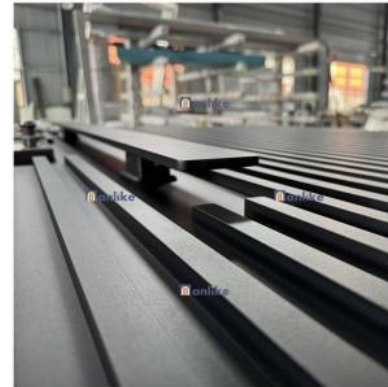

HOT SALE MODEL 1